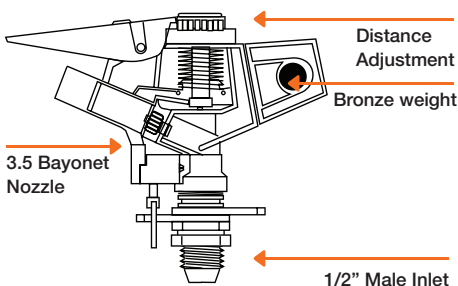

55 Sprinkler

Full-part circle sprinkler with four adjustments.

- From 0° to 360°.
- Distance control from 32" to 86" diameter (10 to 26m).
- Full or part circle lever.
- Diffuser screw, heavy to fine drops.
- 3 nozzles available.

40,55 PERFORMANCE TABLE

Pressure (atm.)	NOZZLE					
	2.9 BLUE		3.5 RED		4.0 BLACK	
	Discharge (m3)	Diameter (m)	Discharge (m3)	Diameter (m)	Discharge (m3)	Diameter (m)
1.0	0.36	19	0.45	20	0.57	21
1.5	0.42	20	0.54	21	0.69	22
2.0	0.48	21	0.62	22	0.81	23
2.5	0.53	22	0.70	23	0.91	24
3.0	0.60	23	0.77	24	0.99	26
3.5	0.65	24	0.83	24	1.07	26.5
4.0	0.69	24	0.89	25	1.14	27

80 Sprinkler

3/4" Female thread impulse sprinkler

- No backsplash
- Distance adjustment
- Water saving arm
- Bronze bearings
- Full-part circle lever
- Arc adjustment
- Diffusing adjustment
- Stainless steel axle & springs

30°-360°

Ø 24m

pressure (bar)	2.9 blue	3.5 red	4 black
1.5	470	560	700
2	550	640	820
2.5	600	680	820
3	630	710	950
3.5	660	760	1000

7225 Sprinkler

Adjustable impulse sprinkler

- No backsplash
- Distance adjustment
- Water saving arm
- Bronze bearings
- Full-part circle lever
- Arc adjustment
- Diffusing adjustment
- Stainless steel axle & springs
- Even water distribution
- Nozzle with bayonet connection