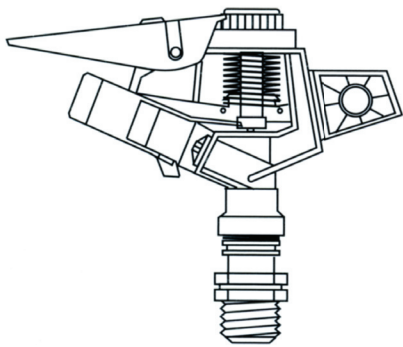

Cat. Number:

ELGO L70 IMPACT SPRINKLER Nozzle 2.5-9° - 0101005-0028

ELGO L70 IMPACT SPRINKLER Nozzle 2.5-12°- 0101005-0029

Performance table			9°		12°	
Nozzle Ø mm	Pressure bar	Q m ³ /h	Diameter m	msh cm	Diameter m	msh cm
2.5	2	0.33	17.7	79	18.7	105
	3	0.43	19.2		20.1	
Orange	4	0.5	20.5		21.2	

msh - max stream height

dispersal - 80% from the total (Ideal)

UV - Black resistance for 5 year

Qty in carton: 150

Carton size: 38x31x21 cm

Weight: 7kg

L72 Sprinkler

Dual nozzle impulse sprinkler for vegetables, flowers and nursery crops

Impulse Sprinklers

40 Sprinkler

Universal low pressure full circle sprinkler with distance adjustment.

- Distance control from full diameter to 40% by turn of the thumb nut.
- Covers areas from 16.5" to 42.5" (5m to 13m)
- Completely frictionless.
- 3 nozzles available.

55 Sprinkler

Full-part circle sprinkler with four adjustments.

- From 0° to 360°.
- Distance control from 32" to 86" diameter (10 to 26m).
- Full or part circle lever.
- Diffuser screw, heavy to fine drops.
- 3 nozzles available.