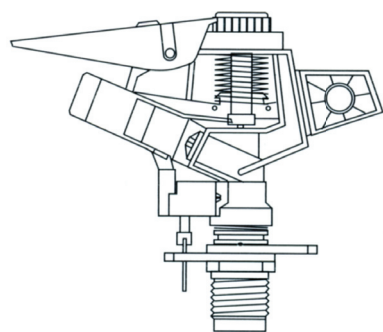

msh - max stream height

dispersal - 80% from the total (Ideal)

UV - Black resistance for 5 year

Qty in carton: 150

Carton size: 38x31x21 cm

Weight: 7kg

L72 Sprinkler

Dual nozzle impulse sprinkler for vegetables, flowers and nursery crops

Impulse Sprinklers

40 Sprinkler

Universal low pressure full circle sprinkler with distance adjustment.

- Distance control from full diameter to 40% by turn of the thumb nut.
- Covers areas from 16.5" to 42.5" (5m to 13m)
- Completely frictionless.
- 3 nozzles available.

55 Sprinkler

Full-part circle sprinkler with four adjustments.

- From 0° to 360°.
- Distance control from 32" to 86" diameter (10 to 26m).
- Full or part circle lever.
- Diffuser screw, heavy to fine drops.
- 3 nozzles available.