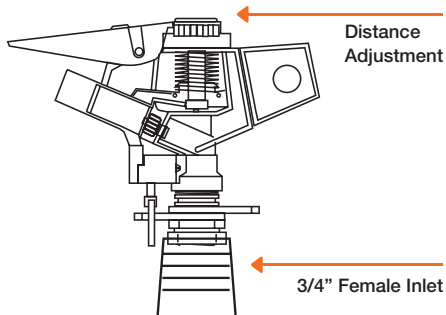

80 Sprinkler

3/4" Female thread impulse sprinkler

- No backsplash
- Distance adjustment
- Water saving arm
- Bronze bearings
- Full-part circle lever
- Arc adjustment
- Diffusing adjustment
- Stainless steel axle & springs

30°-360°

Ø 24m

pressure (bar)	2.9 blue	3.5 red	4 black
1.5	470	560	700
2	550	640	820
2.5	600	680	820
3	630	710	950
3.5	660	760	1000